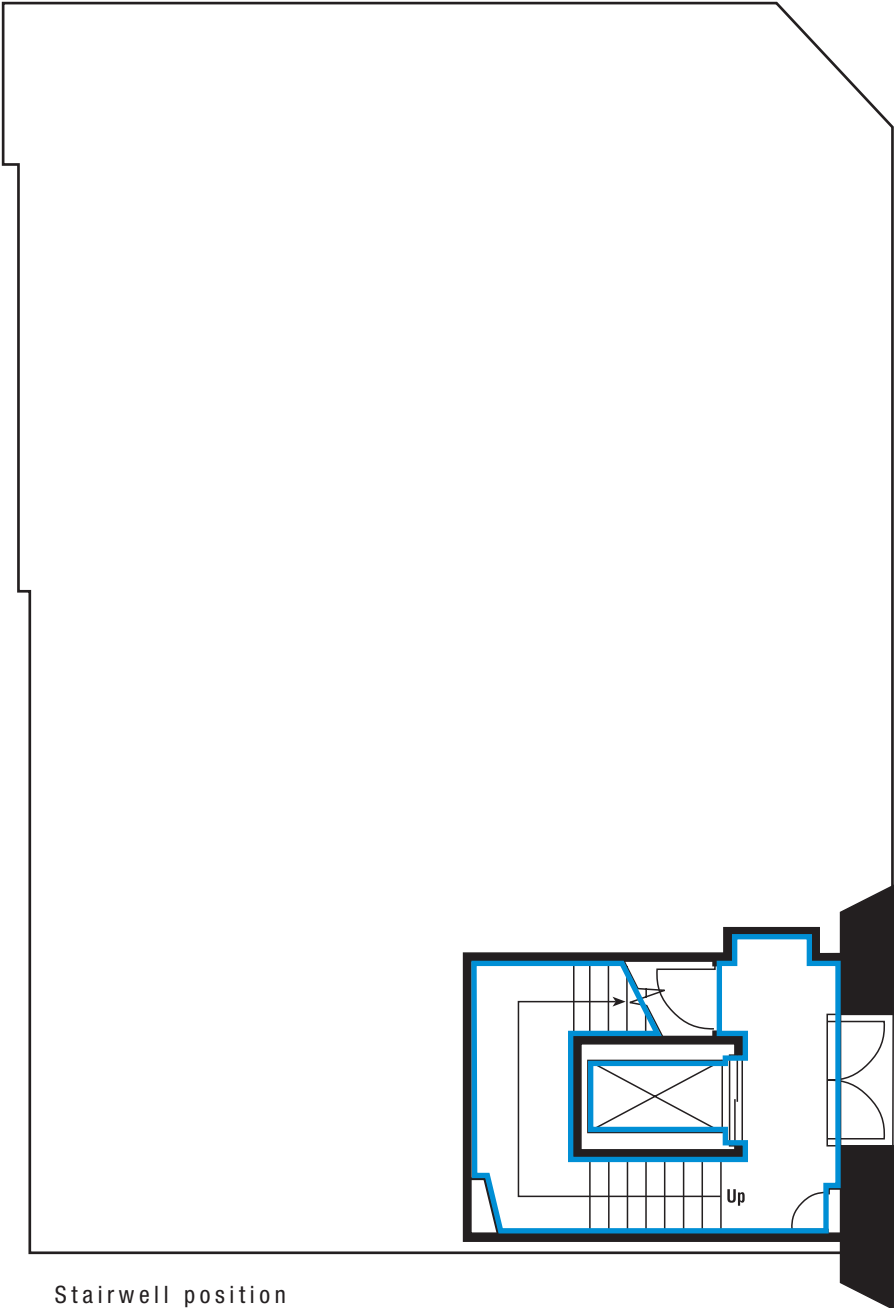

Penthouse Apartment,
Cardinal House,
39-40 Albemarle Street,
Mayfair,
London W1S 4JQ

SCALE 1:100
Ref: AZ-PH 39-40AlbemarleSt/Soho Estates

5th floor penthouse

4th floor penthouse bedroom

Penthouse Apartment,
Cardinal House,
39-40 Albemarle Street,
Mayfair,
London W1S 4JQ

SCALE 1:100
Ref: AZ-PH 39-40AlbemarleSt/Soho Estates

ALBEMARLE STREET

Stairwell position

STAFFORD STREET

4th floor stairwell

3rd floor stairwell

2nd floor stairwell

1st floor stairwell

Ground floor entrance and stairwell

STAFFORD STREET

Penthouse Apartment,
Cardinal House,
39-40 Albemarle Street,
Mayfair,
London W1S 4JQ

SCALE 1:500
Ref: AZ-PH 39-40AlbemarleSt/Soho Estates