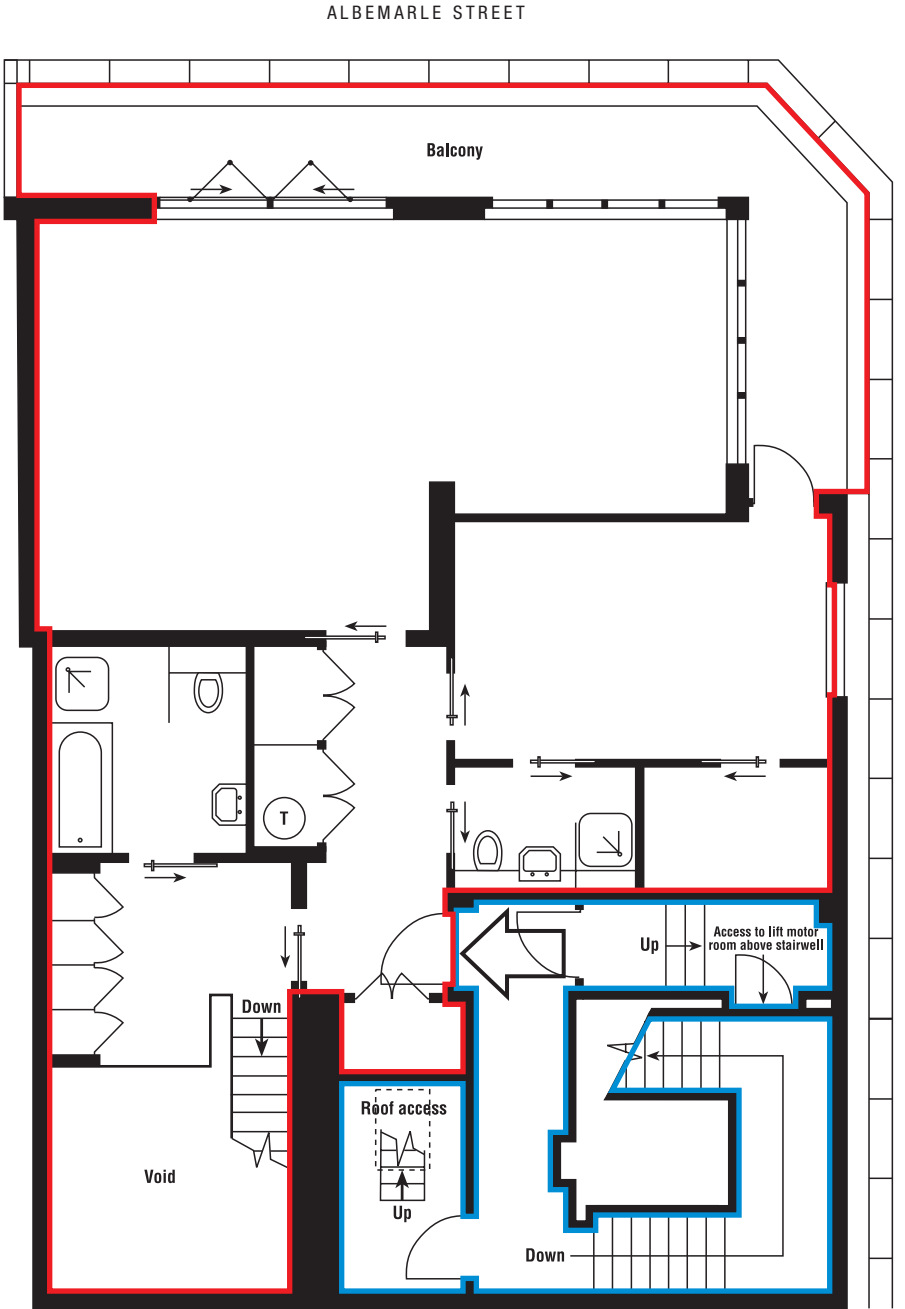

Penthouse Apartment,
Cardinal House,
39-40 Albemarle Street,
Mayfair,
London W1S 4JQ

SCALE 1:100
Ref: AZ-PH 39-40AlbemarleSt/Soho Estates

5th floor penthouse

4th floor penthouse bedroom

Penthouse Apartment,
Cardinal House,
39-40 Albemarle Street,
Mayfair,
London W1S 4JQ

SCALE 1:100
Ref: AZ-PH 39-40AlbemarleSt/Soho Estates

ALBEMARLE STREET

Stairwell position

STAFFORD STREET

4th floor stairwell

3rd floor stairwell

2nd floor stairwell

1st floor stairwell

Ground floor entrance and stairwell

STAFFORD STREET

Penthouse Apartment,
Cardinal House,
39-40 Albemarle Street,
Mayfair,
London W1S 4JQ

SCALE 1:500
Ref: AZ-PH 39-40AlbemarleSt/Soho Estates