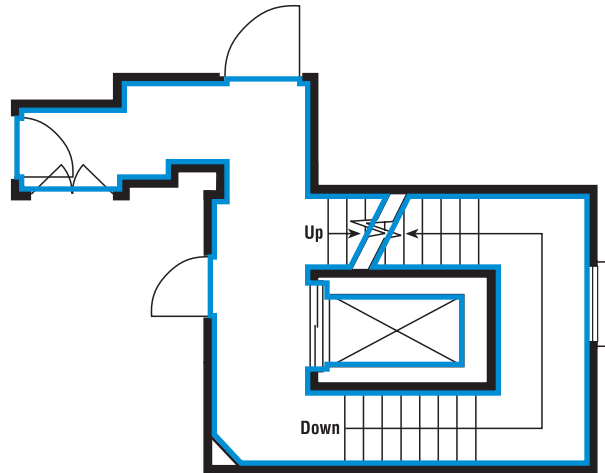

Penthouse Apartment,
Cardinal House,
39-40 Albemarle Street,
Mayfair,
London W1S 4JQ

SCALE 1:100
Ref: AZ-PH 39-40AlbemarleSt/Soho Estates

5th floor penthouse

4th floor penthouse bedroom

Penthouse Apartment,
Cardinal House,
39-40 Albemarle Street,
Mayfair,
London W1S 4JQ

SCALE 1:100
Ref: AZ-PH 39-40AlbemarleSt/Soho Estates

ALBEMARLE STREET

Stairwell position

STAFFORD STREET

4th floor stairwell

3rd floor stairwell

2nd floor stairwell

1st floor stairwell

Ground floor entrance and stairwell

STAFFORD STREET

Penthouse Apartment,
Cardinal House,
39-40 Albemarle Street,
Mayfair,
London W1S 4JQ

SCALE 1:500
Ref: AZ-PH 39-40AlbemarleSt/Soho Estates