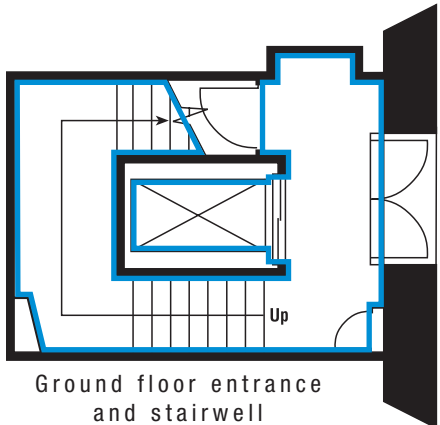

Penthouse Apartment,
Cardinal House,
39-40 Albemarle Street,
Mayfair,
London W1S 4JQ

SCALE 1:100
Ref: AZ-PH 39-40AlbemarleSt/Soho Estates

5th floor penthouse

4th floor penthouse bedroom

Penthouse Apartment,
Cardinal House,
39-40 Albemarle Street,
Mayfair,
London W1S 4JQ

SCALE 1:100
Ref: AZ-PH 39-40AlbemarleSt/Soho Estates

ALBEMARLE STREET

Stairwell position

STAFFORD STREET

4th floor stairwell

3rd floor stairwell

2nd floor stairwell

1st floor stairwell

Ground floor entrance and stairwell

STAFFORD STREET

Penthouse Apartment,
Cardinal House,
39-40 Albemarle Street,
Mayfair,
London W1S 4JQ

SCALE 1:500
Ref: AZ-PH 39-40AlbemarleSt/Soho Estates